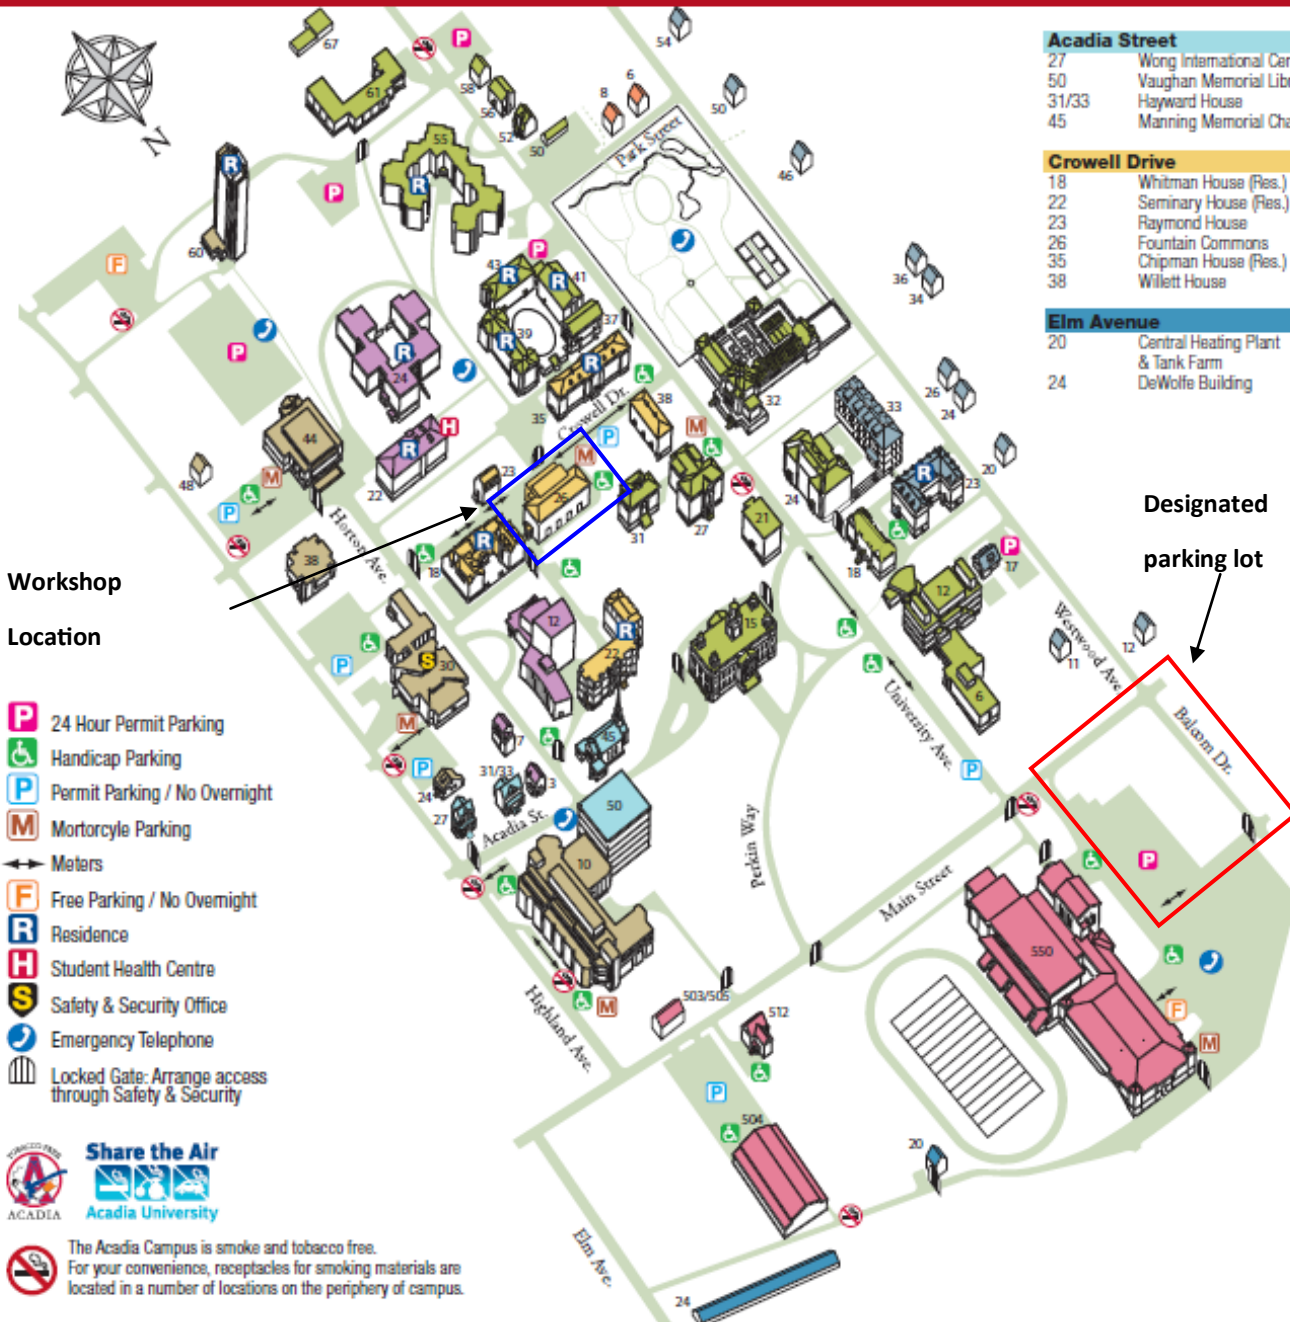

# CAMPUS MAP

Workshop  
 Location

- P** 24 Hour Permit Parking
- H** Handicap Parking
- P** Permit Parking / No Overnight
- M** Motorcycle Parking
- M** Meters
- F** Free Parking / No Overnight
- R** Residence
- H** Student Health Centre
- S** Safety & Security Office
- T** Emergency Telephone
- L** Locked Gate: Arrange access through Safety & Security

The Acadia Campus is smoke and tobacco free.  
 For your convenience, receptacles for smoking materials are located in a number of locations on the periphery of campus.

- Acadia Street**
- 27 Wong International Centre
  - 50 Vaughan Memorial Library
  - 31/33 Hayward House
  - 45 Manning Memorial Chapel

- Crowell Drive**
- 18 Whitman House (Res.)
  - 22 Seminary House (Res.)
  - 23 Raymond House
  - 26 Fountain Commons
  - 35 Chipman House (Res.)
  - 38 Willett House

- Elm Avenue**
- 20 Central Heating Plant & Tank Farm
  - 24 DeWolfe Building

- Horton Avenue**
- 3 Godfrey House
  - 7 Bancroft House
  - 12 Harvey Denton Hall
  - 22 Dennis House (Res.)
  - 24 Chase Court (Res.)

- Main Street**
- 503/505 Residential
  - 504 Festival Theatre
  - 512 Alumni Hall
  - 550 Acadia Athletics Complex